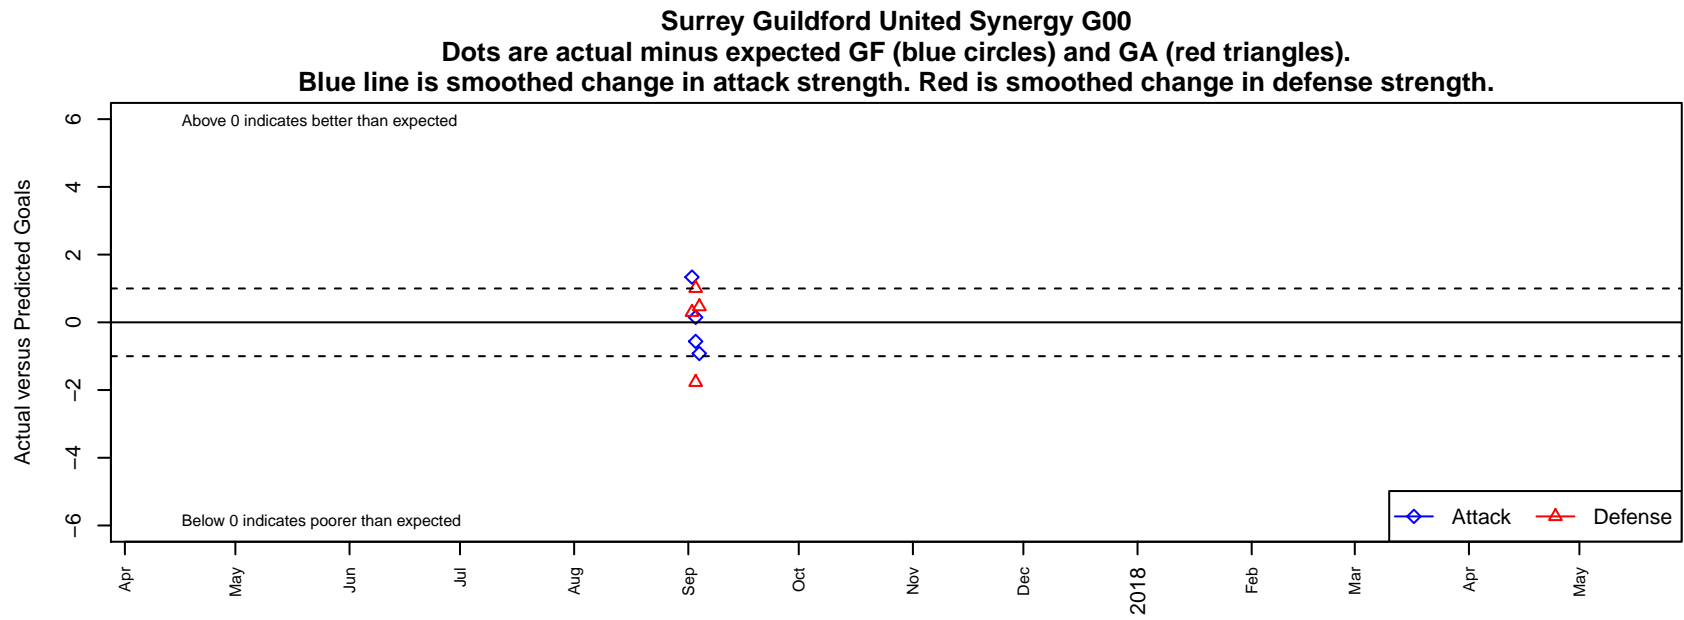

# Surrey Guildford United Synergy G00

alt names used:

Venues played:

, BC  
G00 total strength=1524  
attack=16.65 defense=9.1

2017 SX Cup U17/U18 Metro – Tier 2 U17

<b>date</b>	<b>home</b>		<b>away</b>		<b>venue</b>	<b>pred.home</b>	<b>pred.away</b>
17-09-04	Surrey Guildford United Synergy G00	1	Delta Coastal Selects G01	0	2017 SX Cup U17/U18 Metro – Tier 2 U17	1.92	0.46
17-09-03	NSGSC Metro G00	3	Surrey Guildford United Synergy G00	1	2017 SX Cup U17/U18 Metro – Tier 2 U17	4.01	0.85
17-09-03	Coquitlam Metro Ford Shock G01	6	Surrey Guildford United Synergy G00	0	2017 SX Cup U17/U18 Metro – Tier 2 U17	4.23	0.56
17-09-02	Vancouver FC G00	4	Surrey Guildford United Synergy G00	2	2017 SX Cup U17/U18 Metro – Tier 2 U17	4.30	0.66